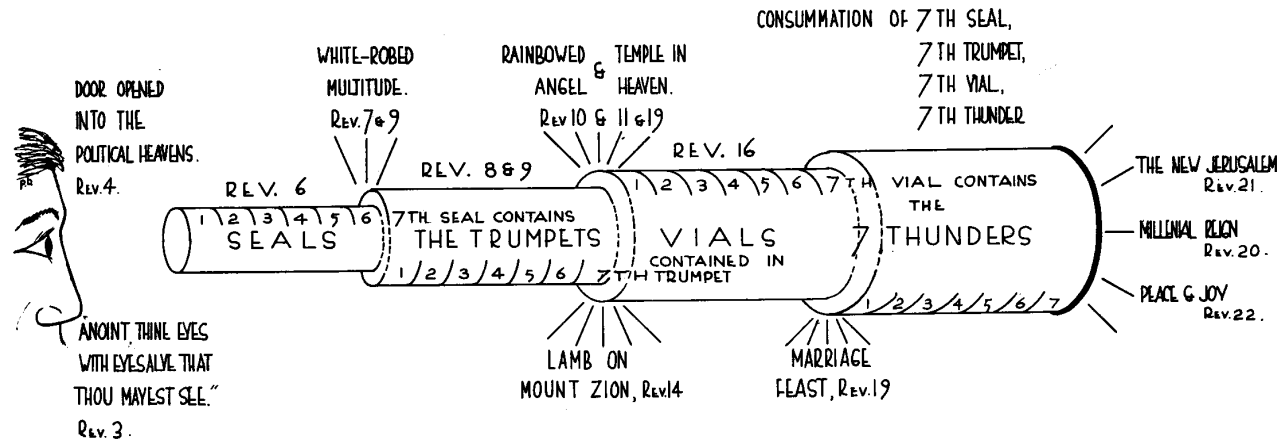

The Structure of the Apocalypse

INTRODUCTION		Ch.6							7							CONSUMMATION													
SEALS	Ch.5	1	2	3	4	5	6								Ch.7:9-16														
		White horse - Peace	Red horse - Murders	Black horse - Famines	Pale horse - Death	Souls under Altar	Earthquake - Constantine																						
TRUMPETS	Ch.7:9-16								Ch.8 & 9							7							Ch.10						
									Preparation period	1	2	3	4	5	6														
																Ch.16							Ch.19						
VIALS	Ch.15															1	2	3	4	5	6	7							
																Effects of French Revolution	Naval exploits of Britain	Napoleon's conquests North Italy	Napoleon in Europe	Napoleon in Rome	Drying up of Euphrates Christ's Return	Greatest Earthquake							

The Telescopic Structure of Revelation

Interspersed vision of glory to encourage believers